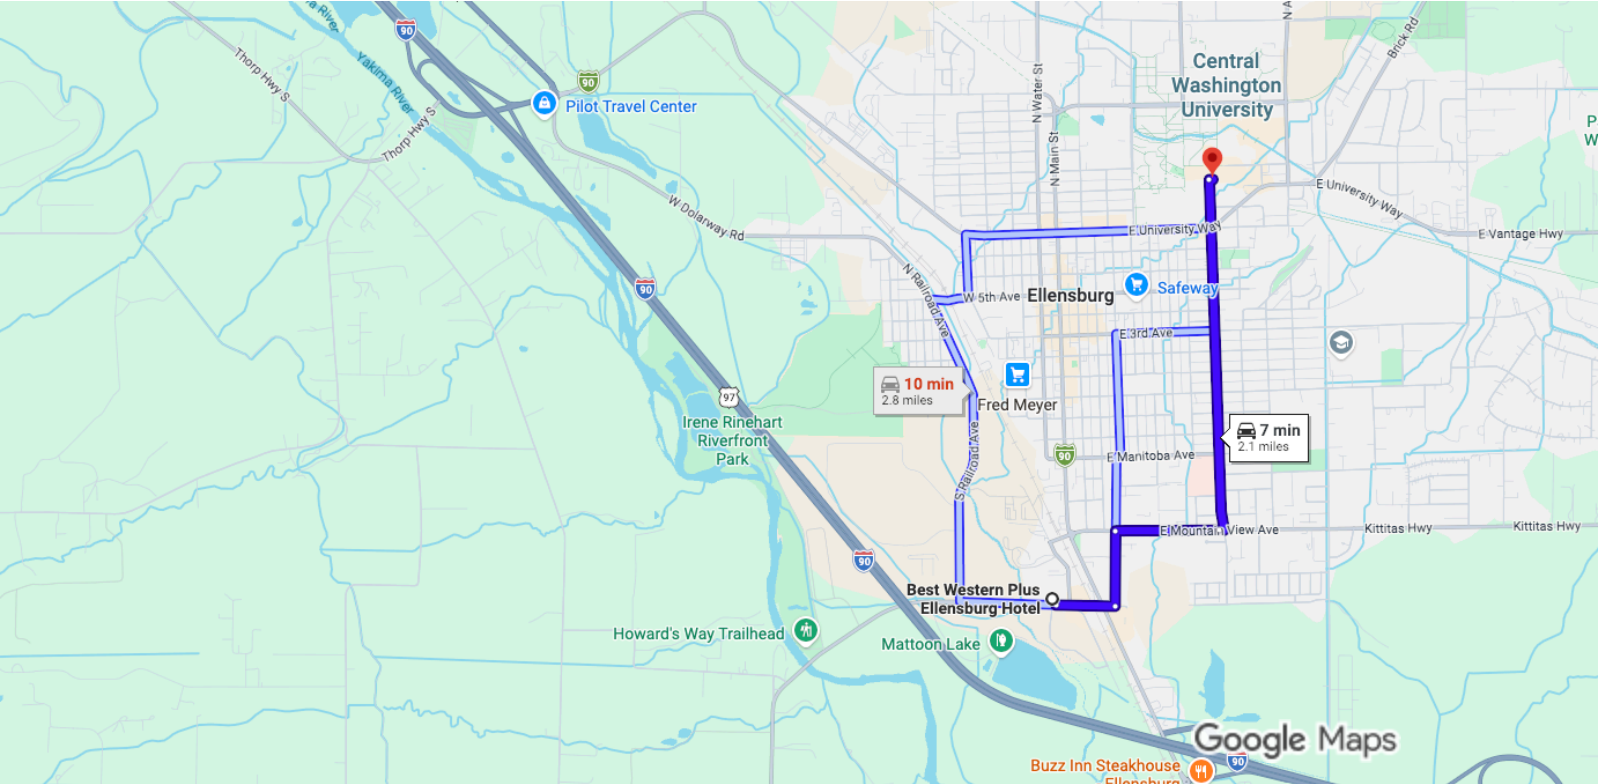

Best Western Plus Ellensburg Hotel, 211 Umptanum Drive 2.1 miles, 7 min
Rd, Ellensburg, WA 98926 to Lot I-15, Ellensburg, WA 98926

NARFE Region IX Symposium driving directions for Friday and Saturday.
Carpooling is recommended. Parking passes (for Friday, Sat. parking is free) will

Imagery ©2026, Map data ©2026 Google 2000 ft

Best Western Plus Ellensburg Hotel
211 Umptanum Rd, Ellensburg, WA 98926

- ↑ 1. Head toward Industrial Way/S Main St
_____ 0.2 mi
- ← 2. Turn left onto Ruby St
_____ 0.3 mi
- 3. Turn right onto E Mountain View Ave
_____ 0.4 mi
- ← 4. Turn left onto S Chestnut St
_____ 1.2 mi
- 5. Turn right
_____ 62 ft

Lot I-15
Ellensburg, WA 98926