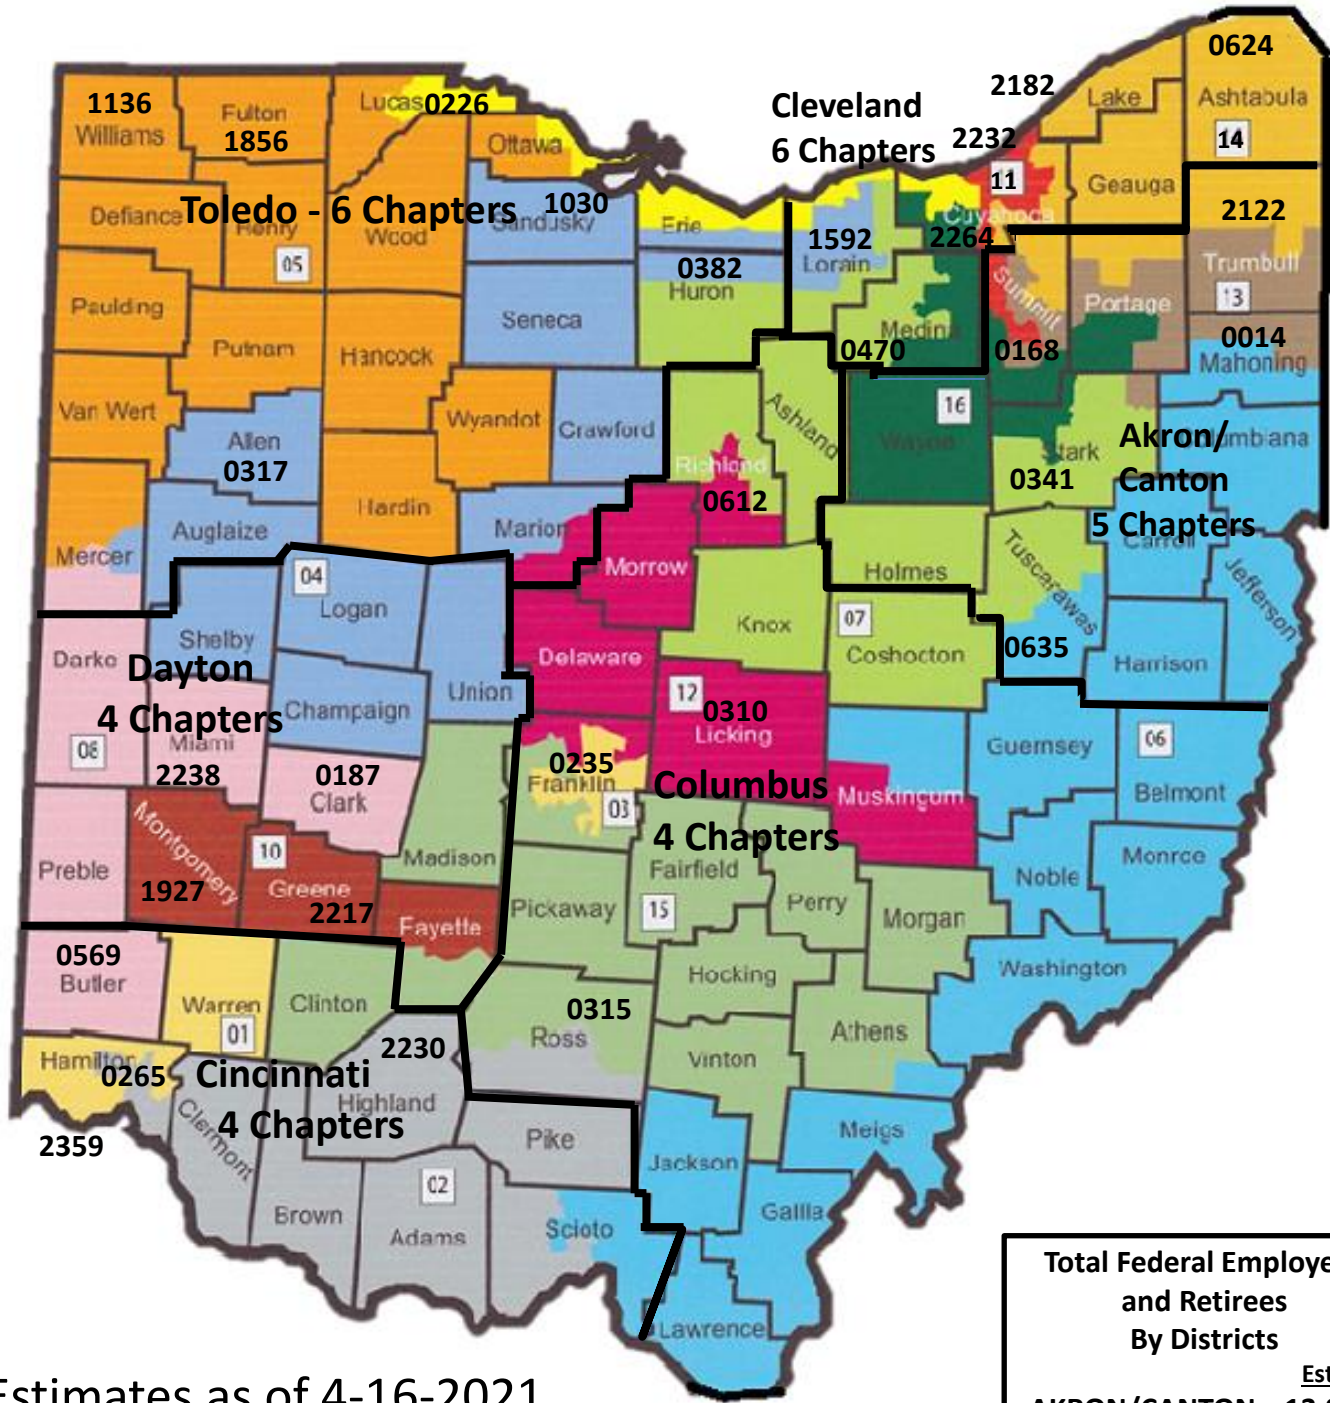

Six New Districts As of April 16, 2021

Estimates as of 4-16-2021

DISTRICT NAME	“CHP. MBRs”	“NAT. ONLY MBRs”
	Est.	Est.
AKRON/CANTON	243	220
CINCINNATI	372	341
CLEVELAND	581	581
COLUMBUS	577	433
DAYTON	503	728
TOLEDO	198	171

Total Federal Employees and Retirees By Districts	
	Est.
AKRON/CANTON	13,967
CINCINNATI	21,412
CLEVELAND	32,437
COLUMBUS	34,664
DAYTON	36,716
TOLEDO	9,540
TOTAL	149,105