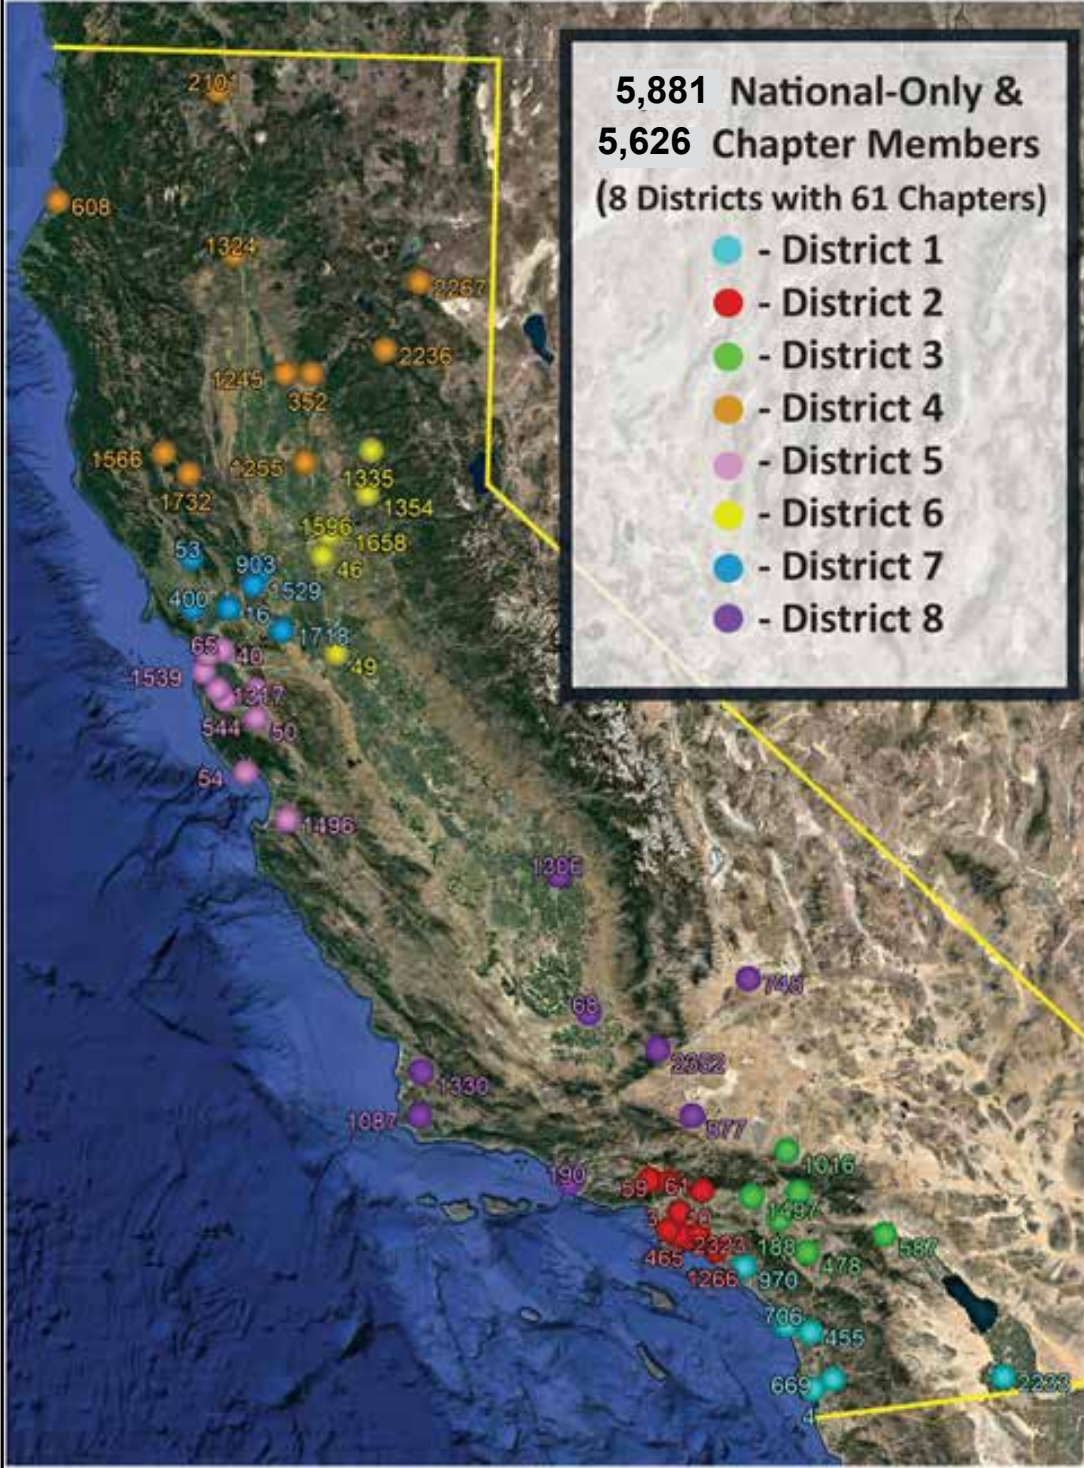

# The California State Federation

11,507 Members

**CSF District I**  
**Robert N. Davidson DVP**

**CSF District II**  
**Gregg Pericich DVP**

**CSF District III**  
**Gloria Deets-Breyer DVP**

**CSF District IV**  
**Ron Griffin DVP**

**CSF District VI  
DVP Position Open**

**CSF District VII  
DVP Position Open**

**CSF District VIII**  
**Steve Smith DVP**