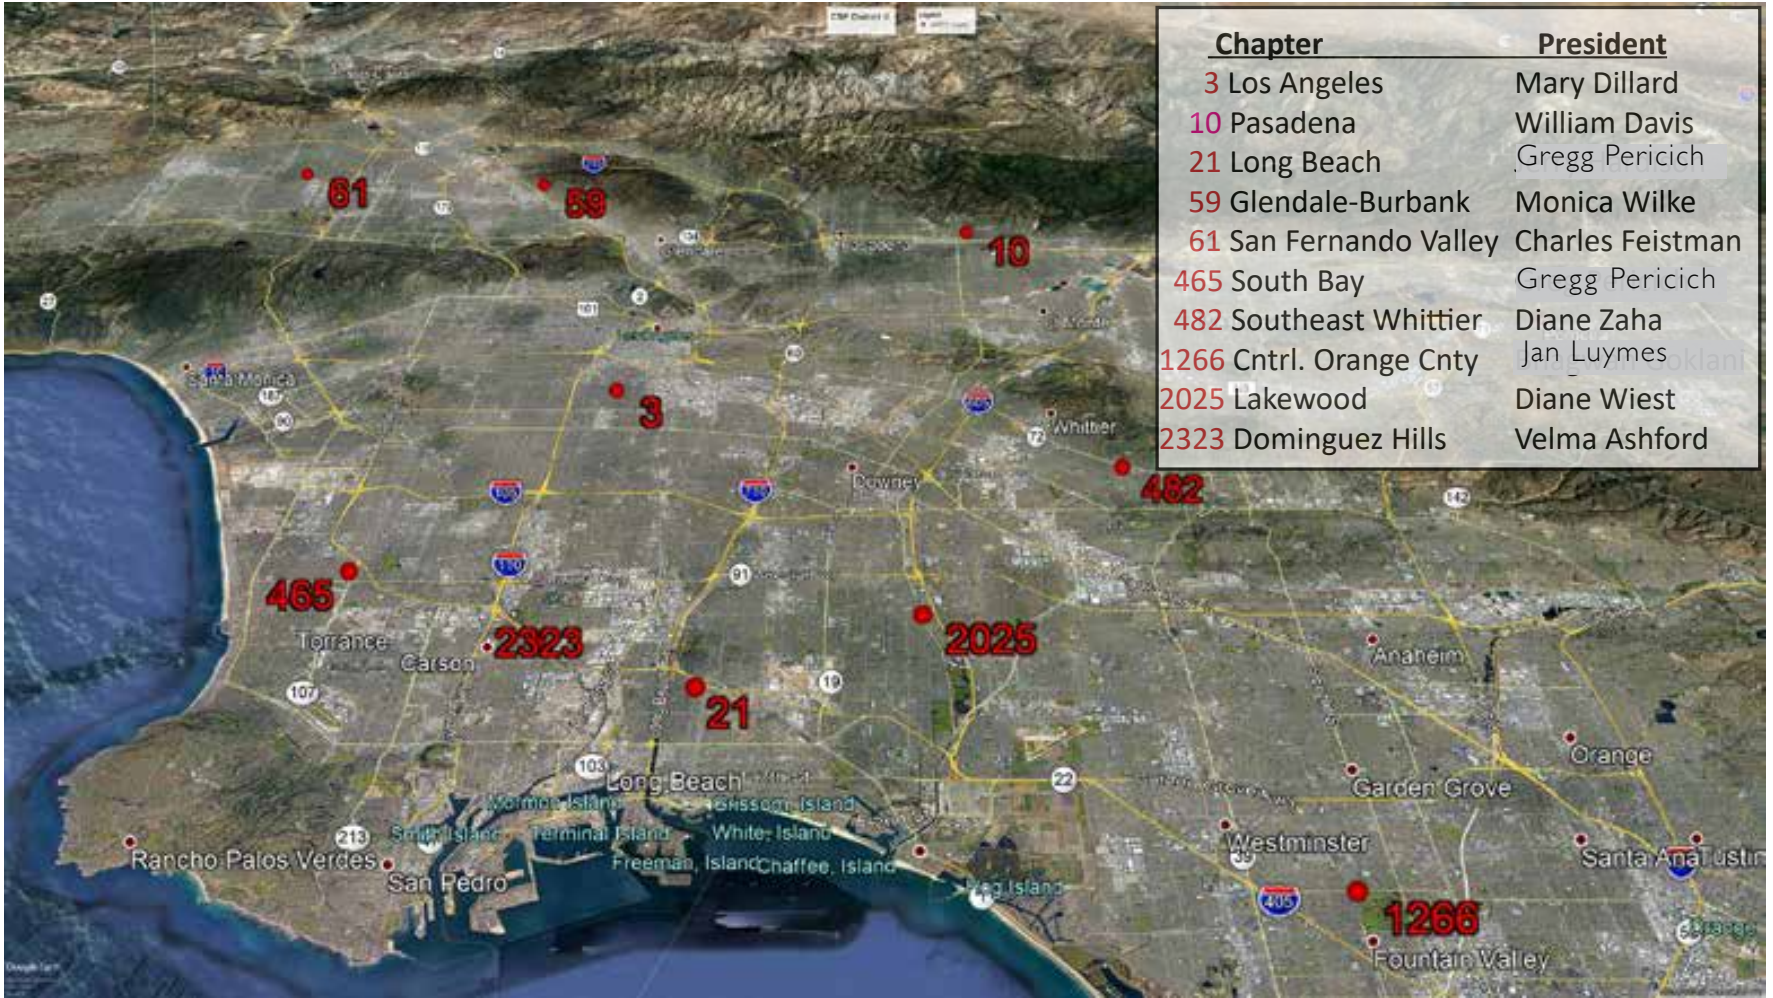

# The California State Federation

11,507 Members

**CSF District I**  
**Robert N. Davidson DVP**

**CSF District II**  
**Gregg Pericich DVP**

**CSF District III**  
**Gloria Deets-Breyer DVP**

**CSF District IV**  
**Ron Griffin DVP**