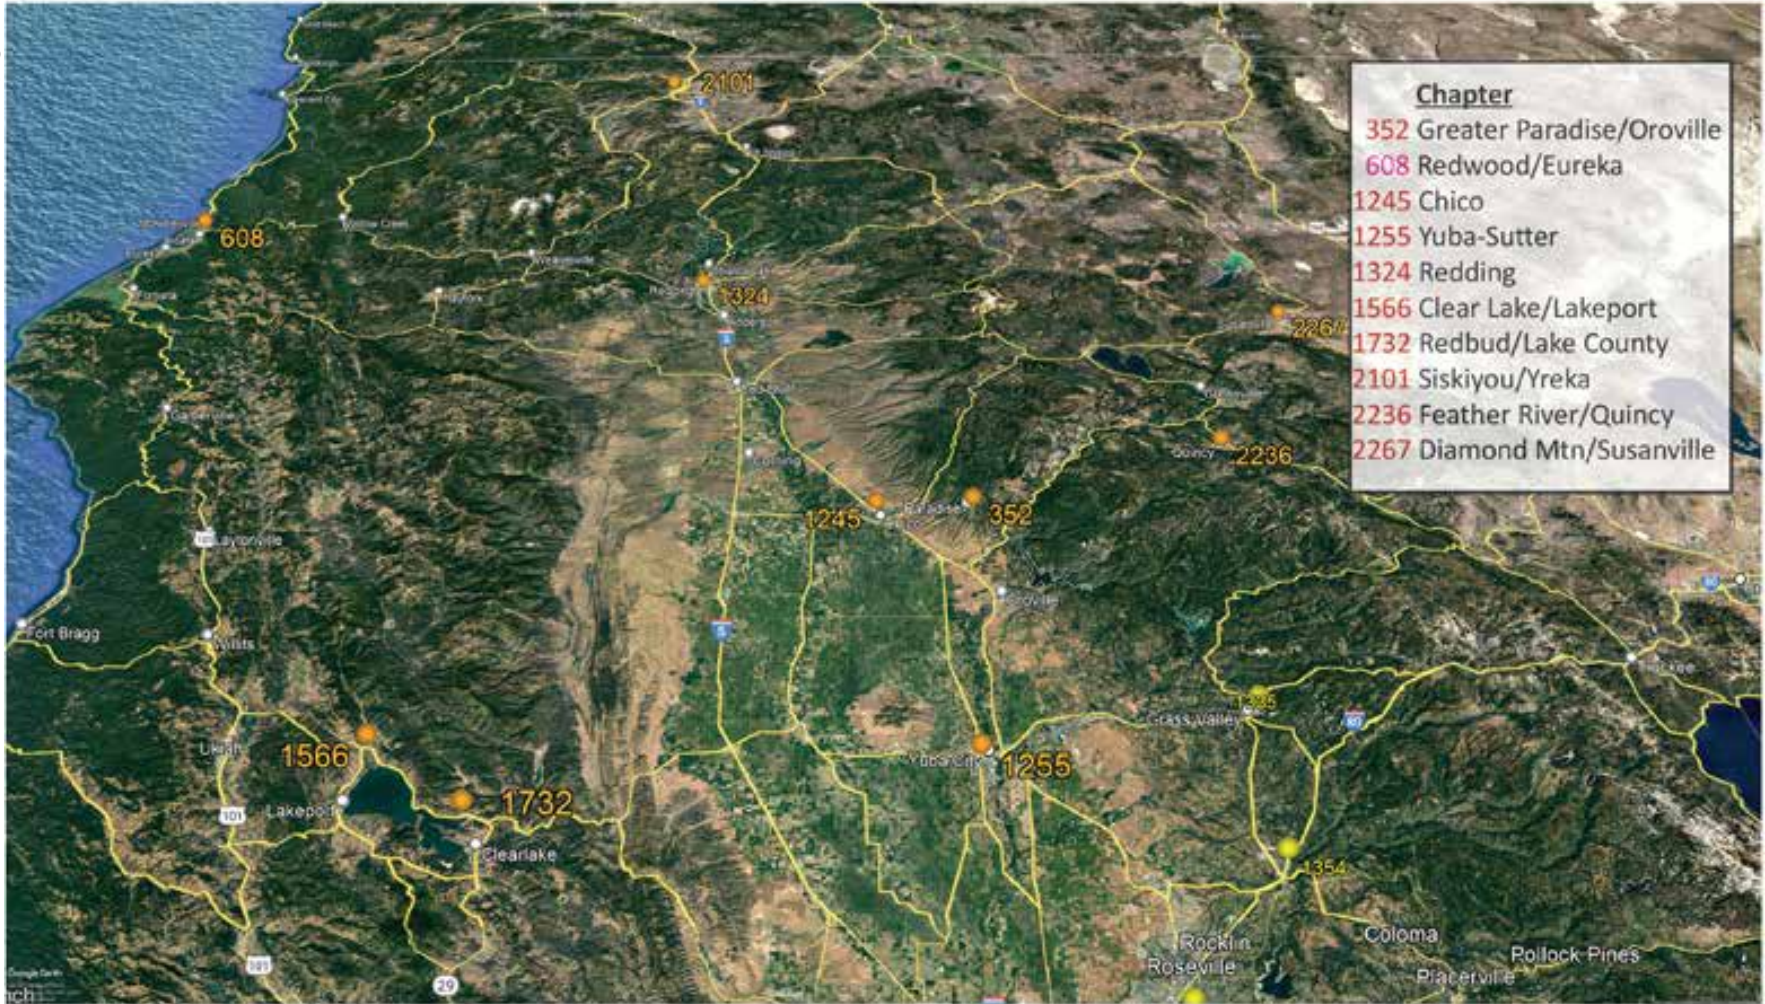

# The California State Federation

11,507 Members

**CSF District I**  
**Robert N. Davidson DVP**

**CSF District II**  
**Gregg Pericich DVP**

**CSF District III**  
**Gloria Deets-Breyer DVP**

**CSF District IV**  
**Ron Griffin DVP**

**CSF District VI  
DVP Position Open**

**CSF District VII  
DVP Position Open**

**CSF District VIII**  
**Steve Smith DVP**