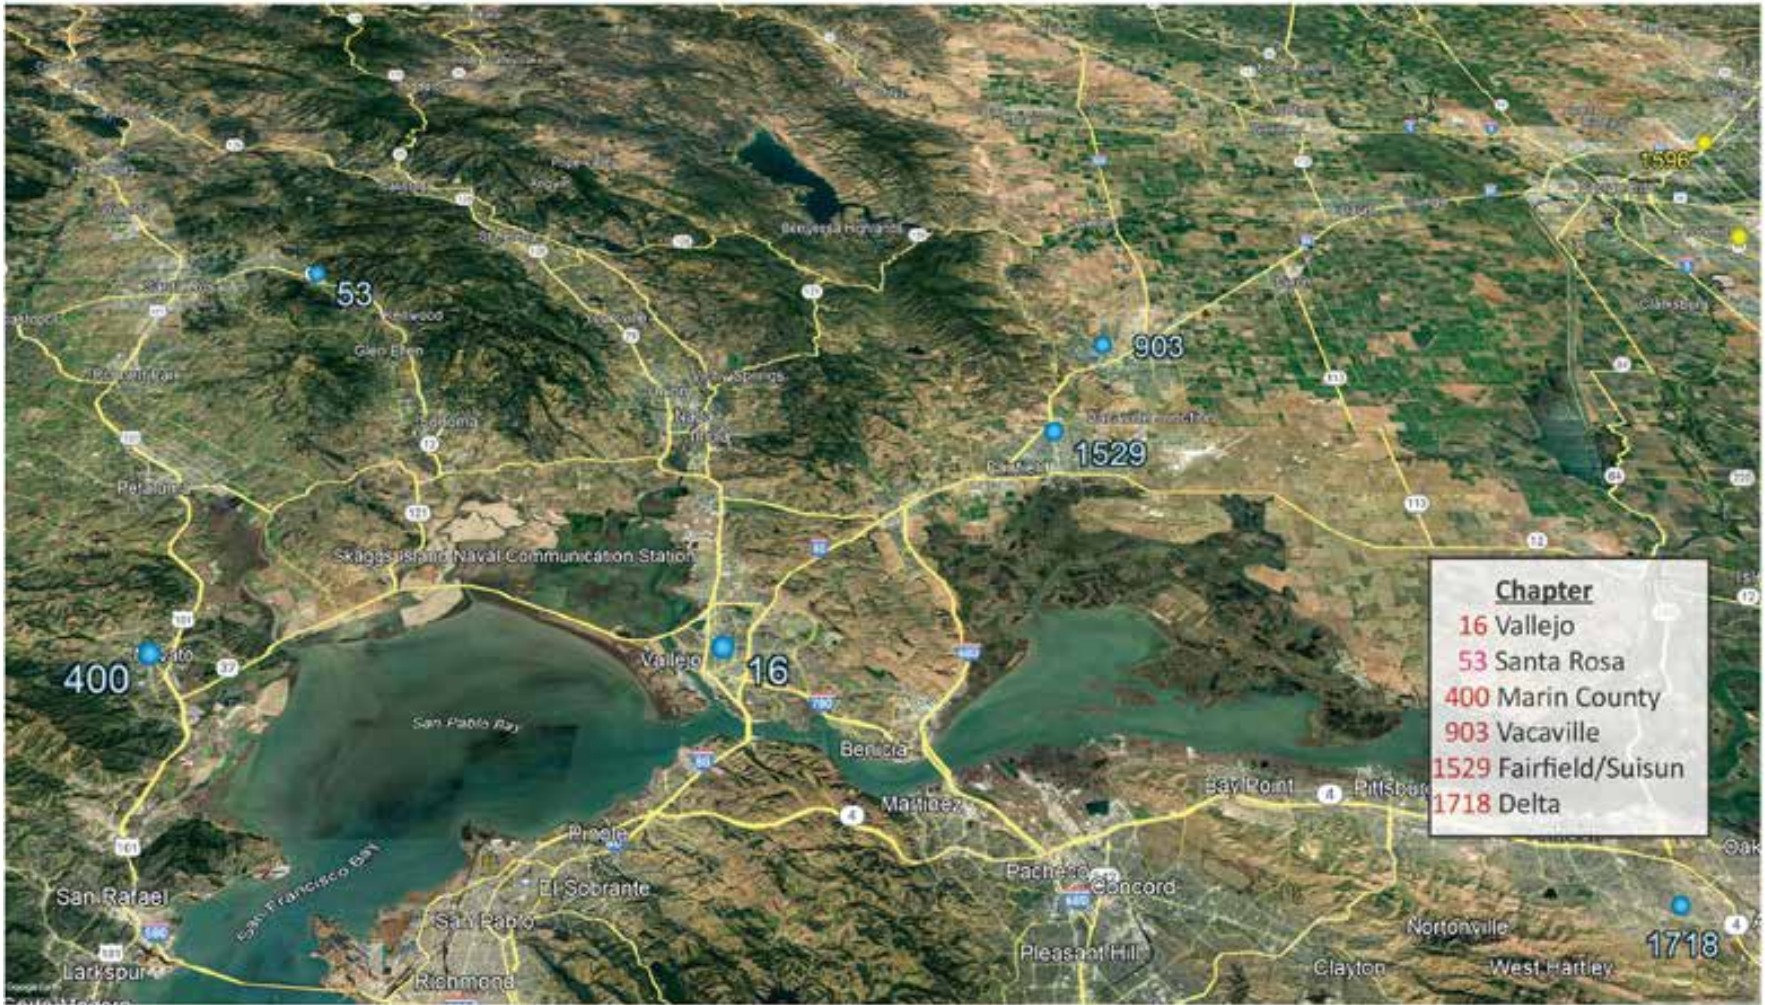

**CSF District VI
DVP Position Open**

**CSF District VII
DVP Position Open**