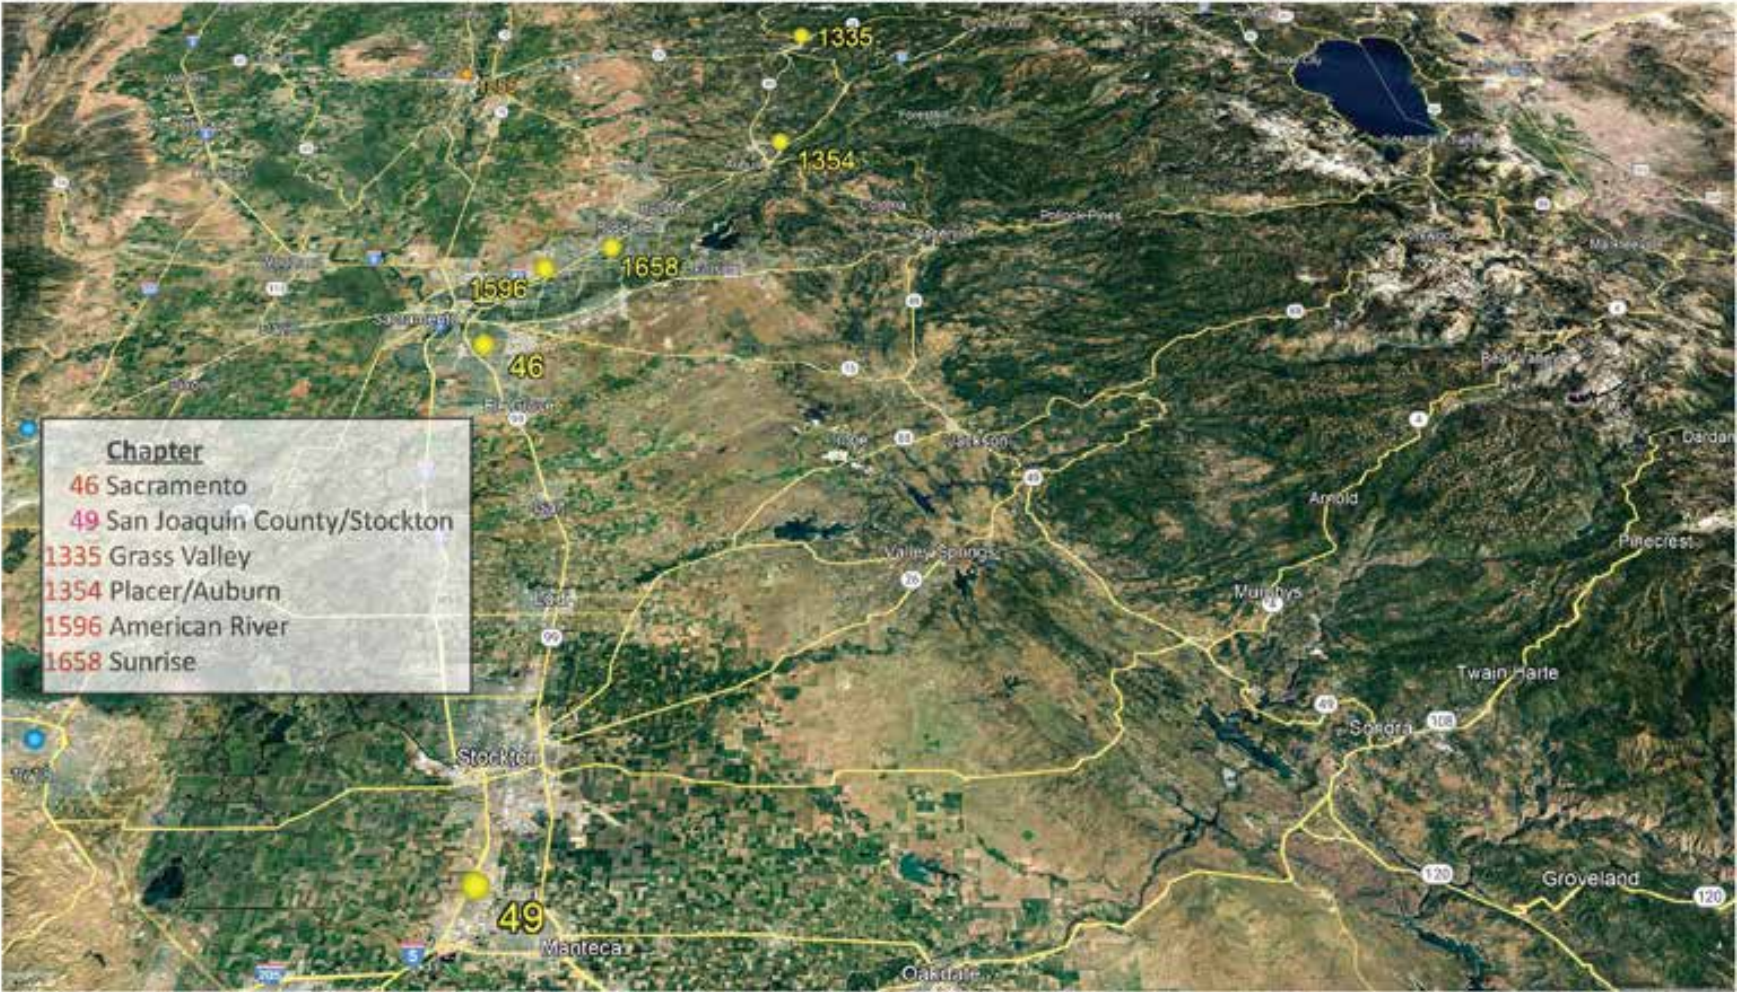

# The California State Federation

11,507 Members

**CSF District I**  
**Robert N. Davidson DVP**

**CSF District II**  
**Gregg Pericich DVP**

**CSF District III**  
**Gloria Deets-Breyer DVP**

**CSF District IV**  
**Ron Griffin DVP**

**CSF District VI  
DVP Position Open**

**CSF District VII  
DVP Position Open**

**CSF District VIII**  
**Steve Smith DVP**